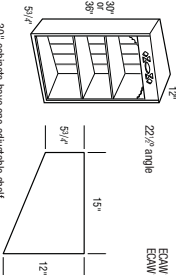

English Country Open Angle Wall

ENOMA1530
ENOMA1536