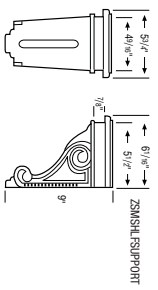

Traditional Rosette

2 1/8"

Z0SETTERUN

Plinth Block

Z0UNBLC

Decorative Shelf Supports

Z0SHUSUPPORT

Small Shelf Support