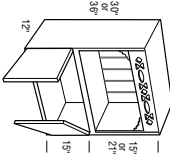

English Country Wall