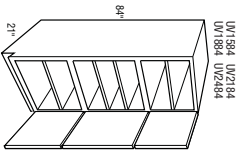

UVD1884
UVD2484