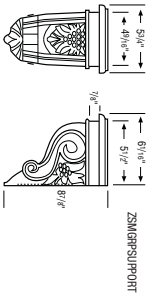

Small Grape Shelf Support