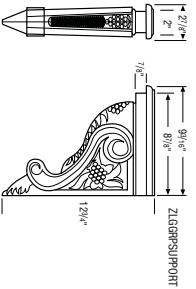

Large Grape Shelf Support