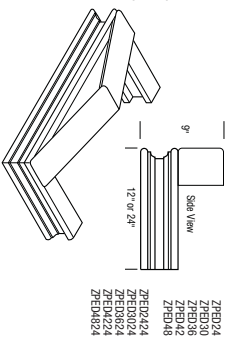

Pediment Topper with Return