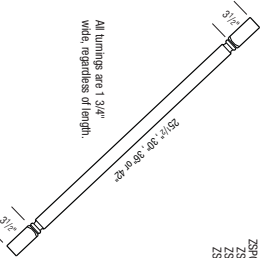

Split Spool Turning

ZSP001.25.5
ZSP001.30
ZSP001.36
ZSP001.42