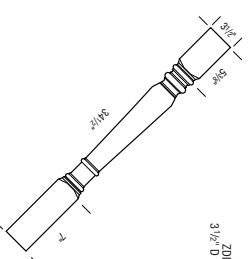

Decorative Spool Leg