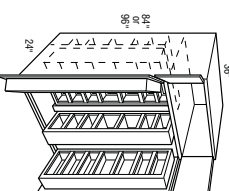

utility, microwave, & oven cabinets

Utility Can Storage