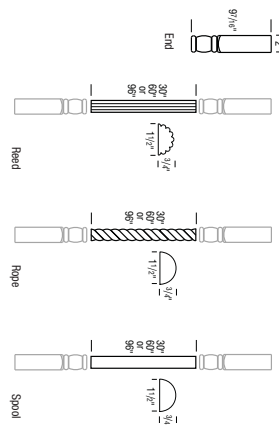

Split Turnings System

Reed

Rope

Spool

Traditional Rosette

2 1/8"

Z0SETTERUN

Plinth Block

Z0UNBLC

Decorative Shelf Supports

Z0SHUSUPPORT