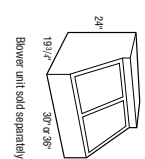

Traditional Range Hood

Blower unit sold separately.

TRK30
TRK36
TRK39ML
TRK48